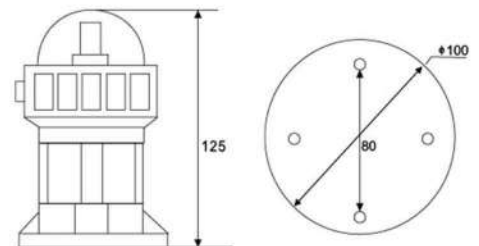

Lifeboat Position indication light CCS DC12V/13W Strobe light

Product Description

Lifeboat indication light BSW9812- marine lifesaving equipment

This light is used for lifeboat or liferaft as a special products and provide comprehensive & effective light signal.

it can be indicate the location and provide an accurite and striking mark for the rescue.

For intallation:

1. This light use 12V DC voltage power on the boat,
2. this light shoulder be installed on hull of the high end or eye catching place for indicate position.
3. This light have a seal structure, do not open by yourself.

The scope of application

Applied to ships with the length 12m to 50m as lamp signal liaison when night navigation.

Products characteristic

1. The injection molding shell and lampshade are made of good quality PC.;
2. Screw clamping structure with wonderful waterproof performance,which is easy for bulb replacement..

Adopt standard Approved by CCS (China Classification Society).

Specifications

型号 Type	灯座 Lamp holder	电压 Voltage	功率 Power	可见距离 Visibility	颜色 Color	电缆外径 Cable outside diameter	防护等级 Protection class	材质 Material	重量 Weight
BSW9812	/	12V	13W	1n.m	明 Transparent	Φ6-Φ7	IP56	塑料 Plastic	0.35kg