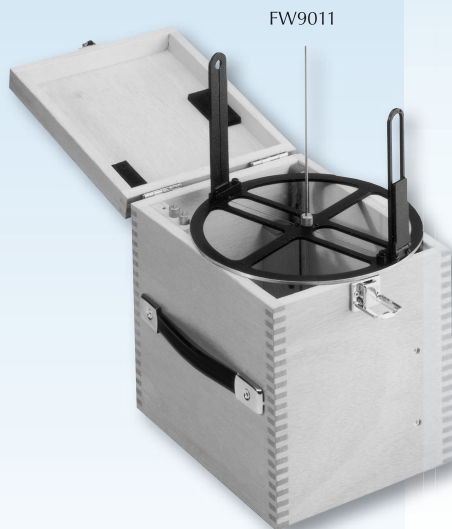

Mk2000S-W/ Mk2002S-W

MAGNETIC COMPASS OUTFIT

For vessels over 150GRT, fishing vessels over 35m and naval vessels.

Suitable for use with Lilley & Gillie (and other) Transmitting Magnetic Compass (TMC) equipment to operate repeaters, off-course alarms and outputs to navigation equipment including gyro back up.

P1920 Steering Repeater (Option)

SR4

Type approved to the European Marine Equipment Directive (MED), Chinese Classification Society and other Maritime Authorities

NSN 660-599-226-1091

Design Features

- Reduced shipyard installation work
- Improved watertightness around deck/periscope area
- Simple periscope assembly installation and removal
- Low weight
- Low voltage lighting within the binnacle
- Mounting arrangements for various TMC sensors

FW9011

Sestrel Mk2000S-W and Mk2002S-W Magnetic Compass Systems

The compass outfit is available in Reflector, Non-Reflector and Naval (DG Correction) versions with the following features.

- Material** Reinforced glassfibre binnacle.
- Correction** A full set of compensating magnets for B, C and H plus adequate quadrantal corrector and flinders plates.
- Fixings** Rubber base gasket and four S/S M20x90 mounting bolts, nuts and washers.
- Lighting** Two 24vdc 15w lamps and one spare fitted within the binnacle. Control of lamps, dimmer and power supply by the FW9862 Control Unit. A two position dimmer switch is also fitted within the binnacle for local control.
- Compass** Lilley & Gillie 'SR4', Class A, 175mm Reflector Card.
- Weights**
- | | |
|------------------------|--------|
| <i>(Mk2000S only)</i> | |
| Reflector Binnacle | 35kg |
| Non-Reflector Binnacle | 30kg |
| 'SR4' Compass | 6.5kg |
| Lighting Control Unit | 0.62kg |
| FW9011 Azimuth in box | 1.45kg |
- Colour** White