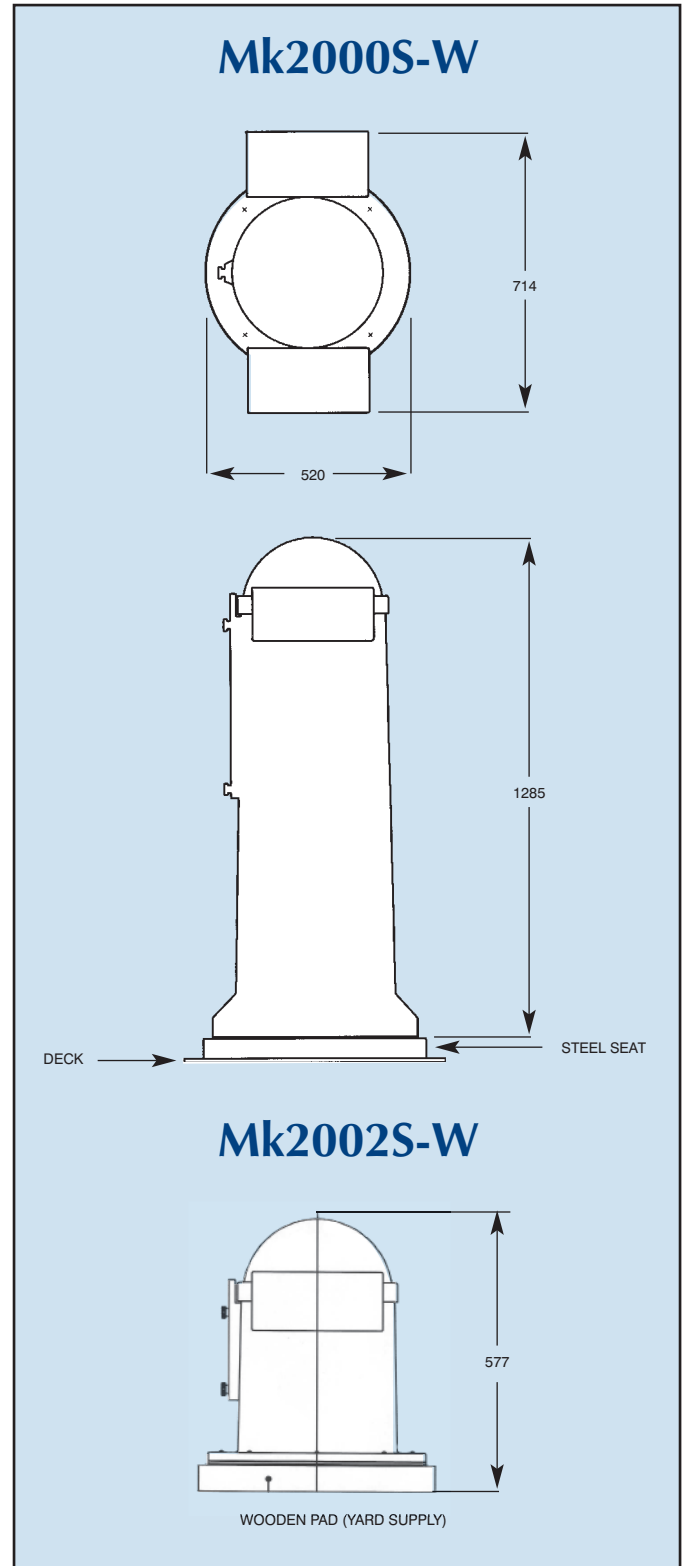

P1920 Steering Repeater (Option)

SR4

Type approved to the European Marine Equipment Directive (MED), Chinese Classification Society and other Maritime Authorities

NSN 660-599-226-1091

Design Features

- Reduced shipyard installation work
- Improved watertightness around deck/periscope area
- Simple periscope assembly installation and removal
- Low weight
- Low voltage lighting within the binnacle
- Mounting arrangements for various TMC sensors

FW9011

Sestrel Mk2000S-W and Mk2002S-W Magnetic Compass Systems

The compass outfit is available in Reflector, Non-Reflector and Naval (DG Correction) versions with the following features.

- Material** Reinforced glassfibre binnacle.
- Correction** A full set of compensating magnets for B, C and H plus adequate quadrantal corrector and flinders plates.
- Fixings** Rubber base gasket and four S/S M20x90 mounting bolts, nuts and washers.
- Lighting** Two 24vdc 15w lamps and one spare fitted within the binnacle. Control of lamps, dimmer and power supply by the FW9862 Control Unit. A two position dimmer switch is also fitted within the binnacle for local control.
- Compass** Lilley & Gillie 'SR4', Class A, 175mm Reflector Card.
- Weights**
- | | |
|------------------------|--------|
| <i>(Mk2000S only)</i> | |
| Reflector Binnacle | 35kg |
| Non-Reflector Binnacle | 30kg |
| 'SR4' Compass | 6.5kg |
| Lighting Control Unit | 0.62kg |
| FW9011 Azimuth in box | 1.45kg |
- Colour** White