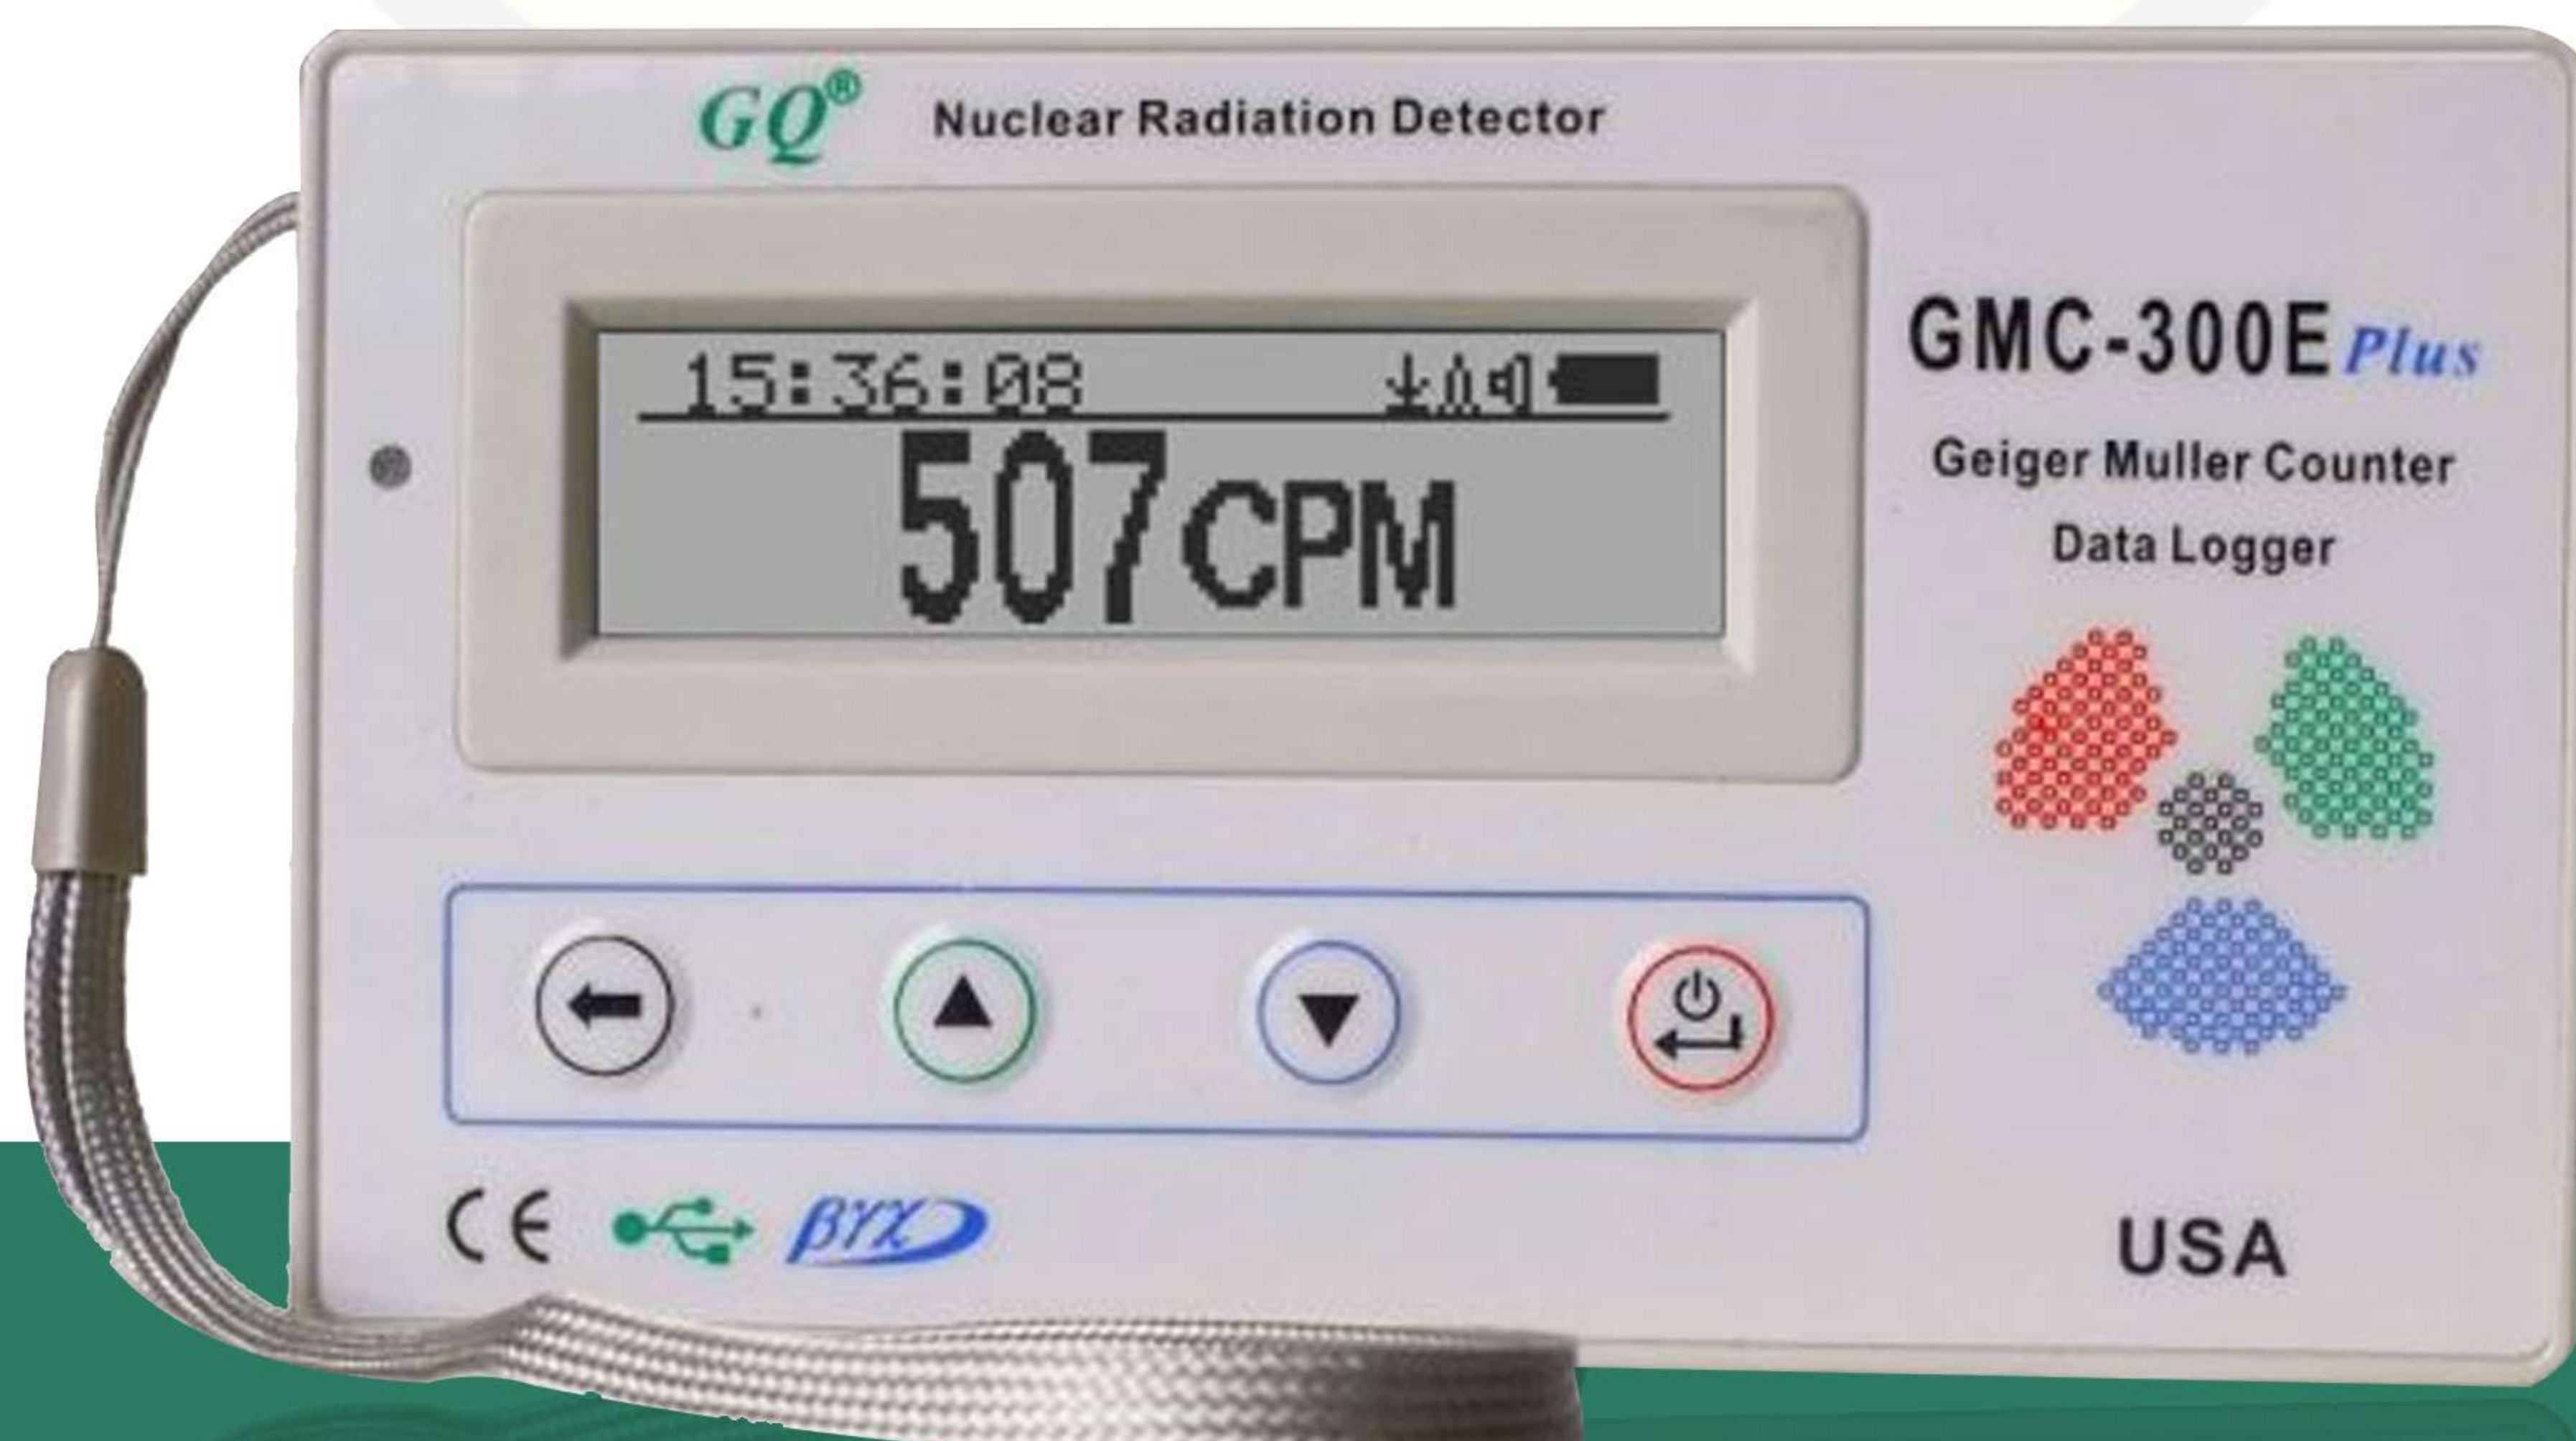

# GQ GMC 300E Plus Nuclear Radiation Monitor

GQ GMC 300E Plus Nuclear radiation monitor is a portable Geiger Counter with built-in audible and visual signals for the level of radiation detected. It can be used for nuclear contamination monitor and monitoring both indoor and outdoor and other similar environments. It features automatic data recording and can continually monitor the radiation and log the data each second into internal memory.

## Features:

- | Small, portable hand-held nuclear contamination monitor
- | The audio and visual indication for nuclear radiation detections
- | Dot-matrix LCD digital display model with backlight
- | USB Data port for connection with computer/PC/laptop GQ Soft Geiger Counter software
- | USB DC input port for external power input, so that continually monitoring becomes possible
- | The powerful counter circuit is capable of handling counting upto 65,535 CPM (Count Per Minute)
- | High sensitivity tube M4011 installed (user can remove this tube install other tubes if needed)
- | On-board real-time clock
- | On-board flash memory for history data records