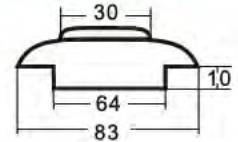

PLASTIC CEILING LIGHT 100/Box

12V G4-10w halogen bulb glass lens

ITEM NO.	Base	Shade dia
050167	83mm (3-1/4")	32mm (1-1/2")

CEILING LIGHT

100/Box

flush mounted 12V G4-10W halogen bulb
& protective lens plastic.

ITEM NO.	Dimensions Φ	Color
050166	73mm(2-7/8")	white