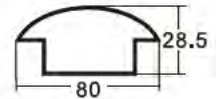

Chapter 18

Light Bracket, Light

LED LAMP

flush-mount made of PC,
waterproof, 3 leds

ITEM NO.	Base	Height	Color
050197	80mm 3-1/8"	28.5mm 1-1/8"	red LED
050198	80mm 3-1/8"	28.5mm 1-1/8"	yellow LED
050199	80mm 3-1/8"	28.5mm 1-1/8"	white LED